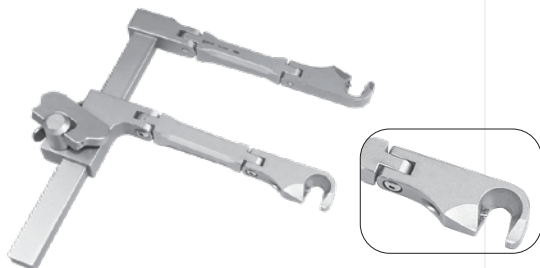

## THE SAME SYSTEM YOU ARE USING... BUT WITH INNOVATIVE FEATURES AT A LOWER COST

- Interchangeable with conical post systems

 Innovative  
Blade-Alignment Groove

## THE (XC) SET IS CONFIGURED THE SAME AS COMPETITOR'S SET

T-LINE CERVICAL RETRACTOR SYSTEM

### Innovative Items

Quick Release Handles

Auto-lock Frame

TL Blunt Blades 30mm – 65mm

TL Notched Blades 30mm – 65mm

### Optional Items

Multi-Level Blades  
30mm – 65mm

TL Micro-Blunt Blades  
& TL Micro-Teeth Blades  
35mm – 60mm